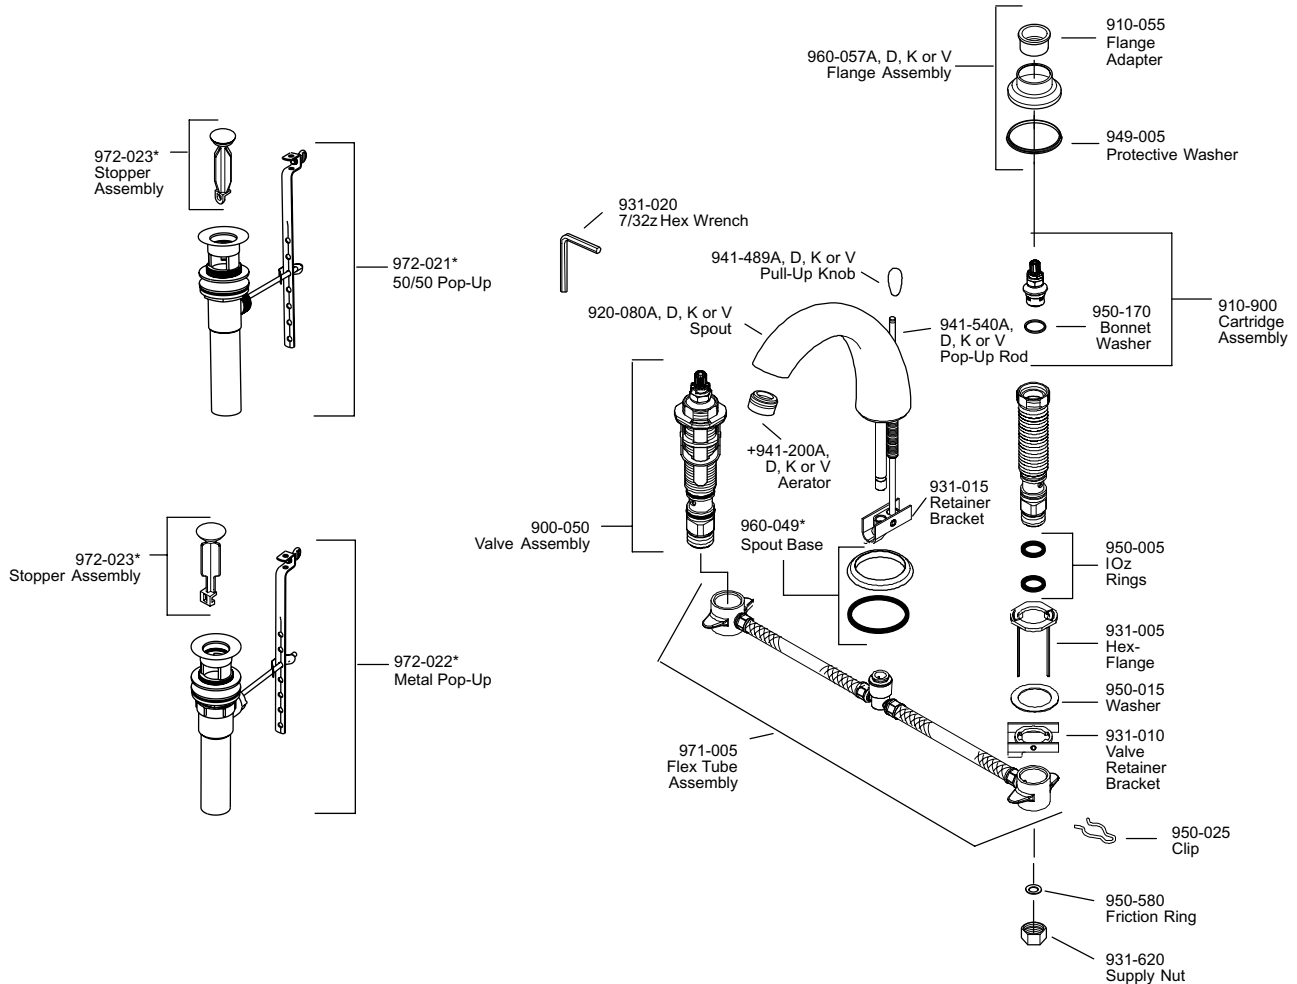

PARTS EXPLOSION

49 Series Carmel® Collection 8"-15" Widespread Lavatory Faucet

FINISHES *Indicates Finish

| | | |
|-----------------------|-------------------|----------------------|
| A Polished Chrome | M Almond | |
| B Black | N Antique Bronze | |
| D PVD Polished Nickel | P Polished Brass | T Biscuit |
| J PVD Brushed Nickel | Q Satin Brass | V PVD Polished Brass |
| K Satin Nickel | R Copper | W White |
| L Satin Stainless | S Stainless Steel | Z Oil-Rubbed Bronze |

All finishes not available on all parts

1-800-PFAUCET www.pricepfister.com
19701 DaVinci, Lake Forest, CA 92610

Price Pfister®
Pf freshest Ideas in Pf faucets.

12/06/02