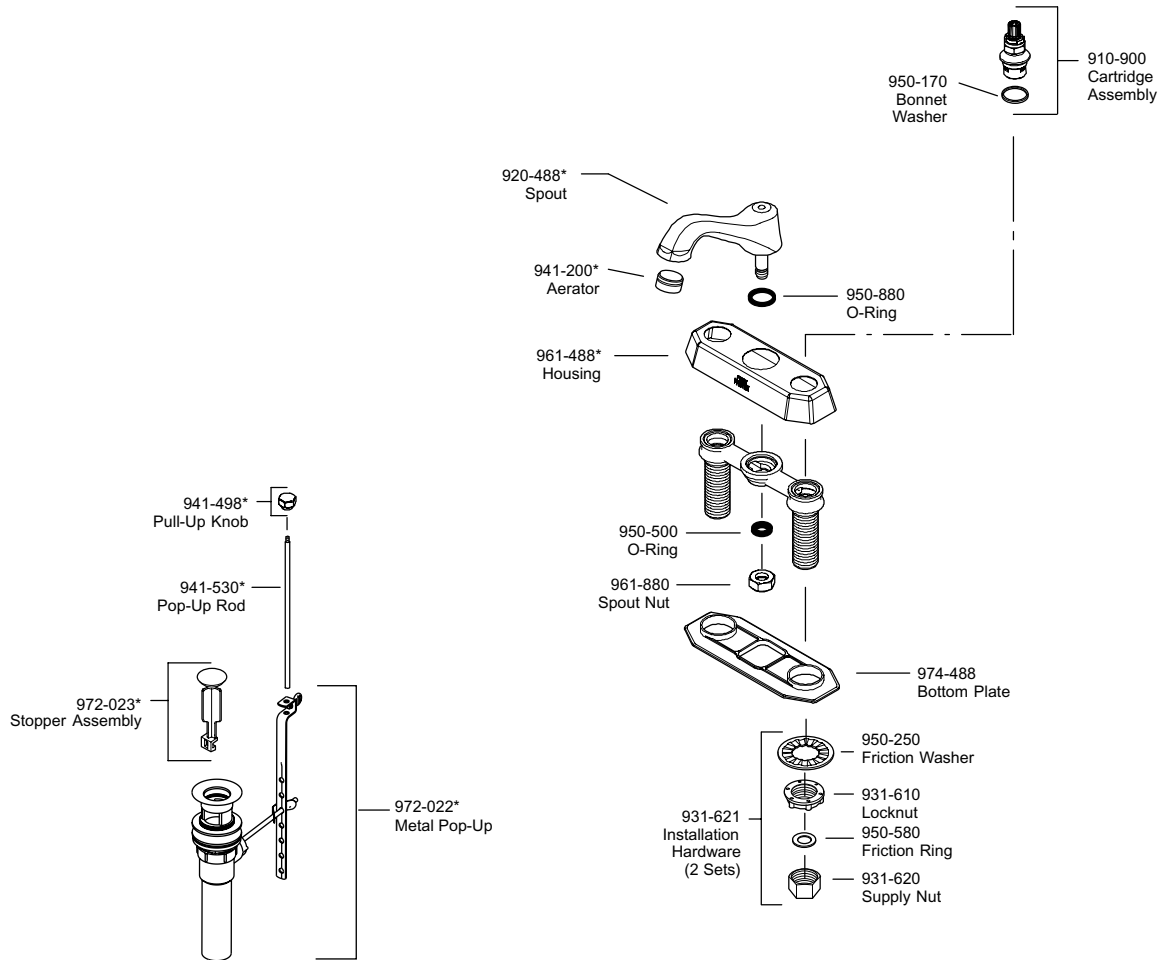

PARTS EXPLOSION

48 Series Tribeca® Collection 4" Centerset Lavatory Faucet

FINISHES *Indicates Finish

A Polished Chrome	M Almond	
B Black	N Antique Bronze	
D PVD Polished Nickel	P Polished Brass	T Biscuit
J PVD Brushed Nickel	Q Satin Brass	V PVD Polished Brass
K Satin Nickel	R Copper	W White
L Satin Stainless	S Stainless Steel	Z Oil-Rubbed Bronze

All finishes not available on all parts

1-800-PFAUCET www.pricepfister.com
19701 DaVinci, Lake Forest, CA 92610

Price Pfister®
Pfister's freshest Ideas in Pfister faucets.

12/06/02