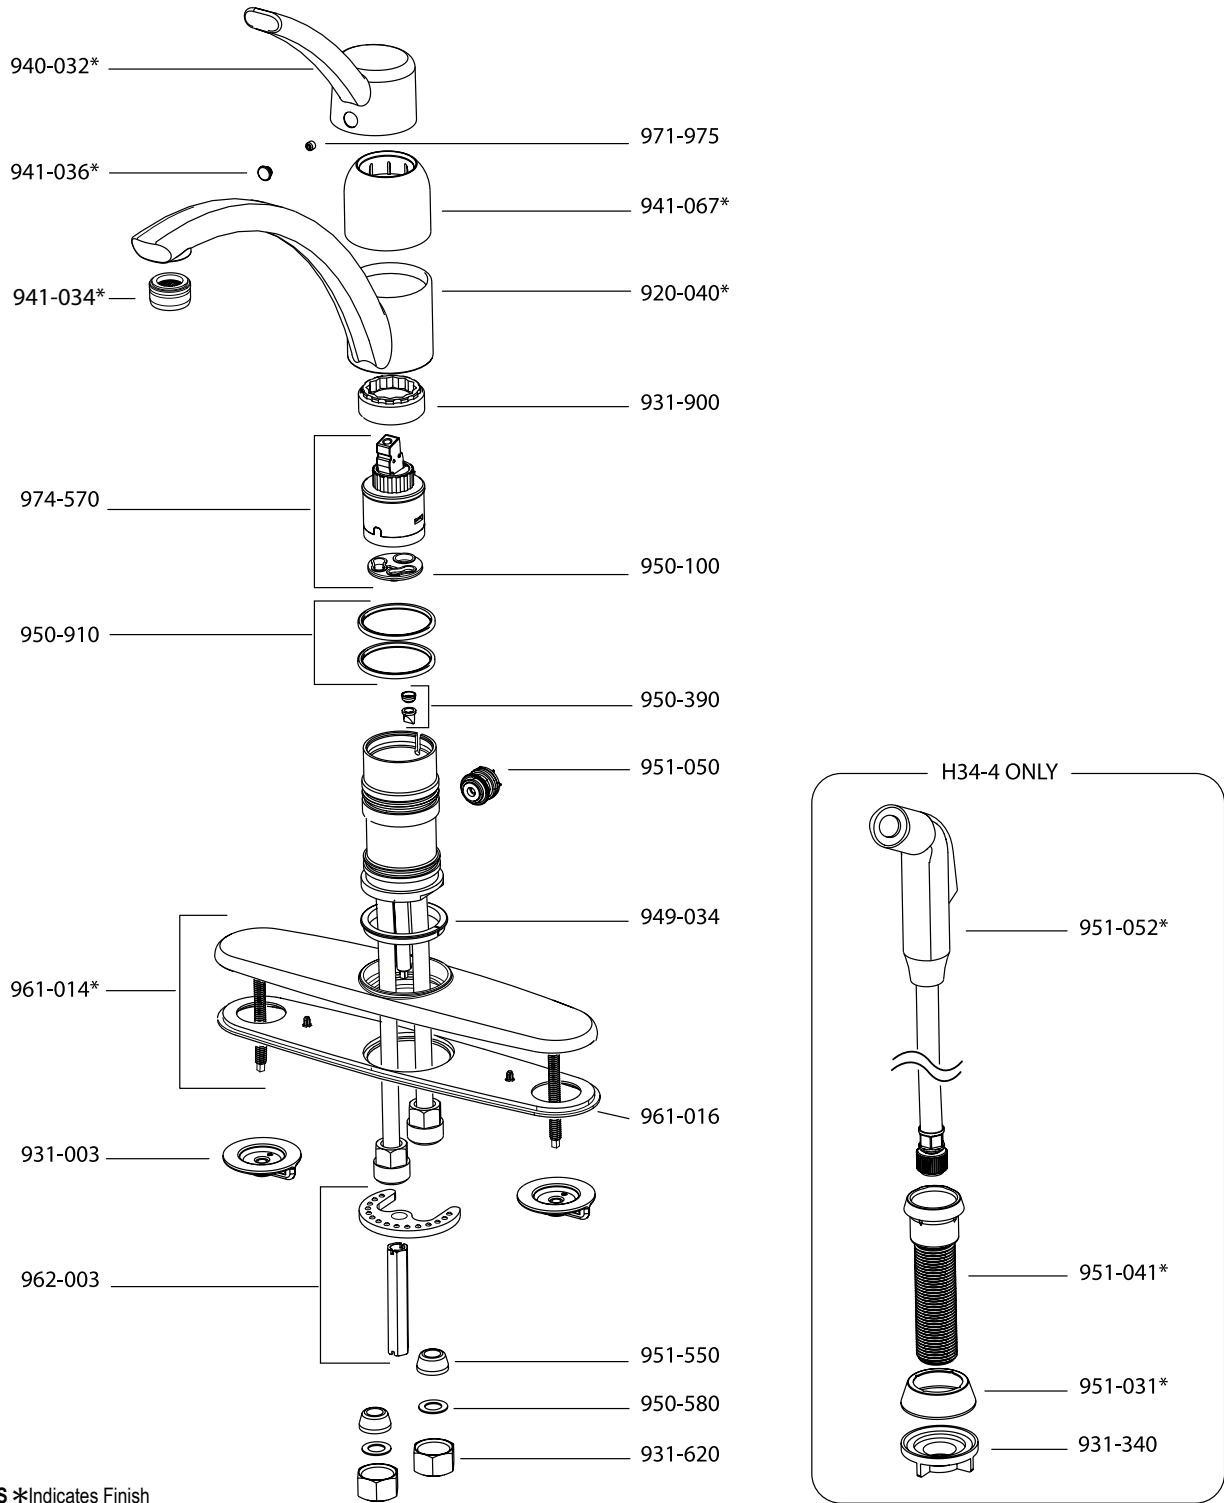

# PARTS EXPLOSION

## 34 Series Parisa® Collection Single-Control Kitchen Faucet

**FINISHES** \*Indicates Finish

- |                       |                   |                      |
|-----------------------|-------------------|----------------------|
| A Polished Chrome     | M Almond          | T Biscuit            |
| B Black               | N Antique Bronze  | V PVD Polished Brass |
| D PVD Polished Nickel | P Polished Brass  | W White              |
| J PVD Brushed Nickel  | Q Satin Brass     | Z Oil-Rubbed Bronze  |
| K Satin Nickel        | R Copper          |                      |
| L Satin Stainless     | S Stainless Steel |                      |

All finishes not available on all parts

**1-800-PFAUCET** www.pricefister.com  
19701 DaVinci, Lake Forest, CA 92610

**Price Pfister®**  
Pf freshest Ideas in Pf faucets.

12/06/02