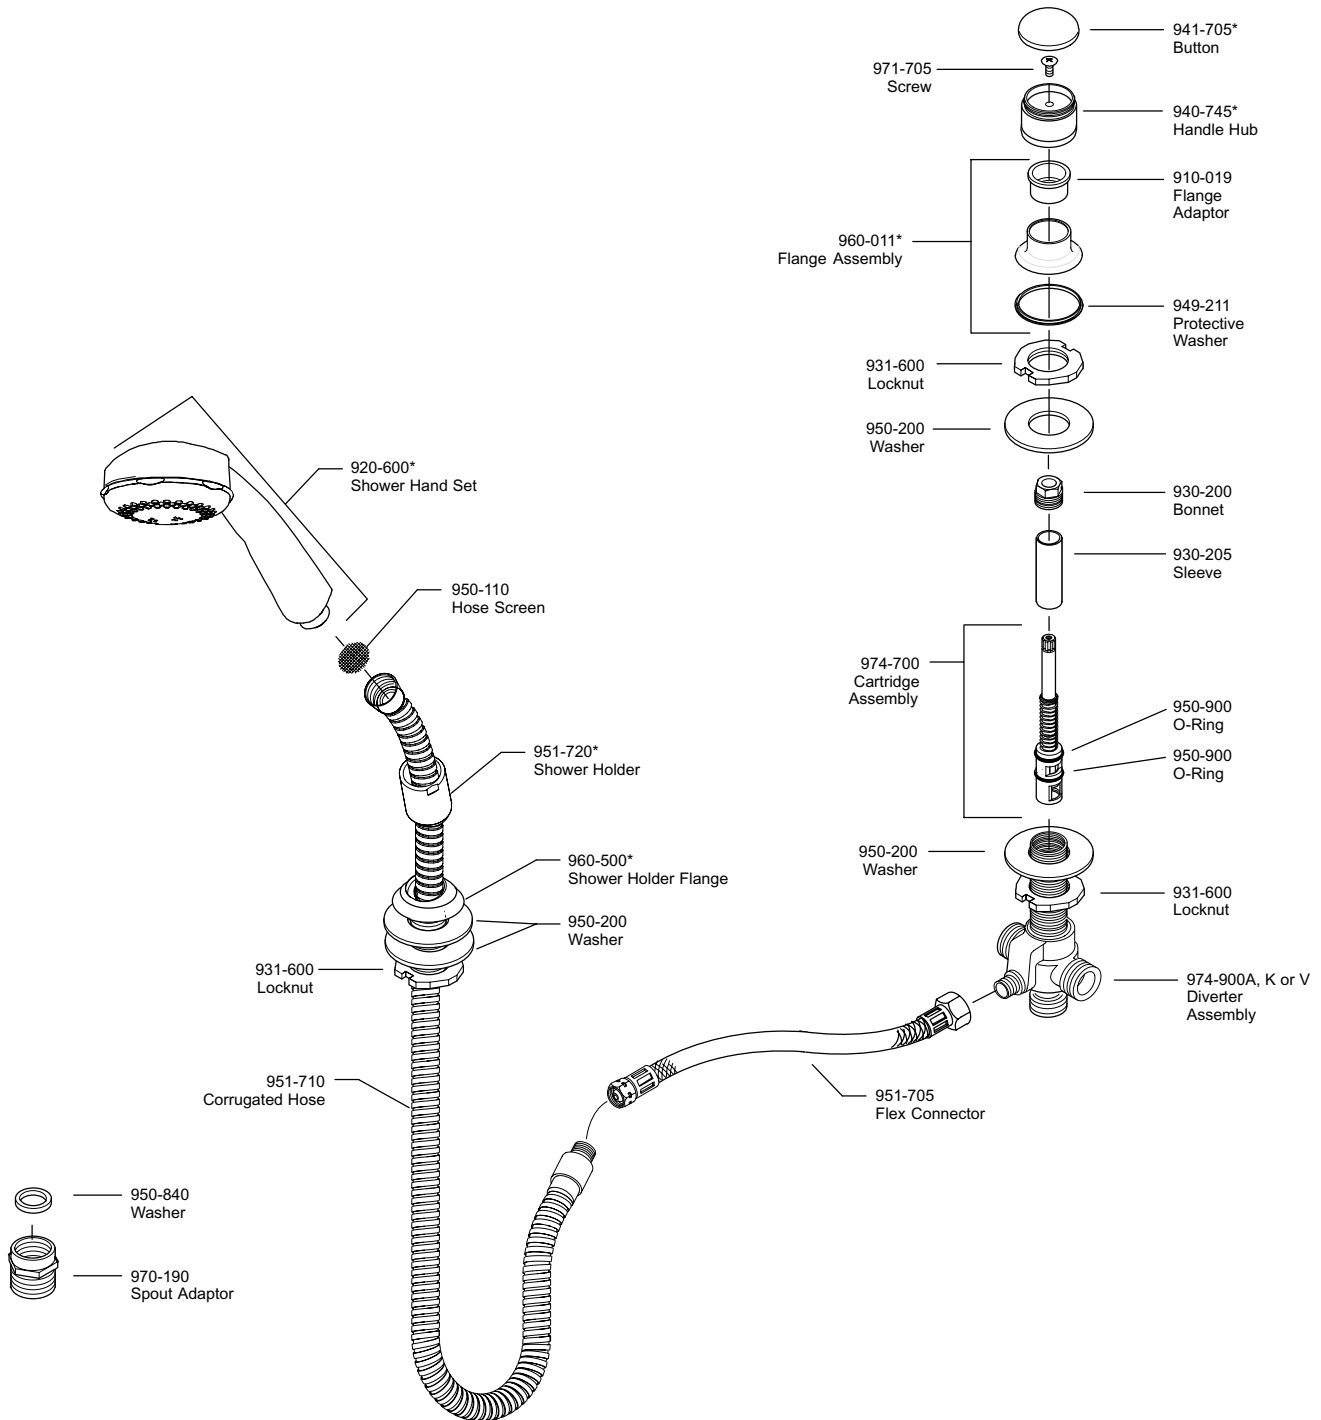

# PARTS EXPLOSION

## 15 Series Diverter With Hand Held Shower

### FINISHES \*Indicates Finish

A Polished Chrome	M Almond	
B Black	N Antique Bronze	
D PVD Polished Nickel	P Polished Brass	T Biscuit
J PVD Brushed Nickel	Q Satin Brass	V PVD Polished Brass
K Satin Nickel	R Copper	W White
L Satin Stainless	S Stainless Steel	Z Oil-Rubbed Bronze

All finishes not available on all parts

**1-800-PFAUCET** www.pricepfaucet.com  
19701 DaVinci, Lake Forest, CA 92610

**Price Pfister®**  
Pf freshest Ideas in Pf faucets.

12/06/02